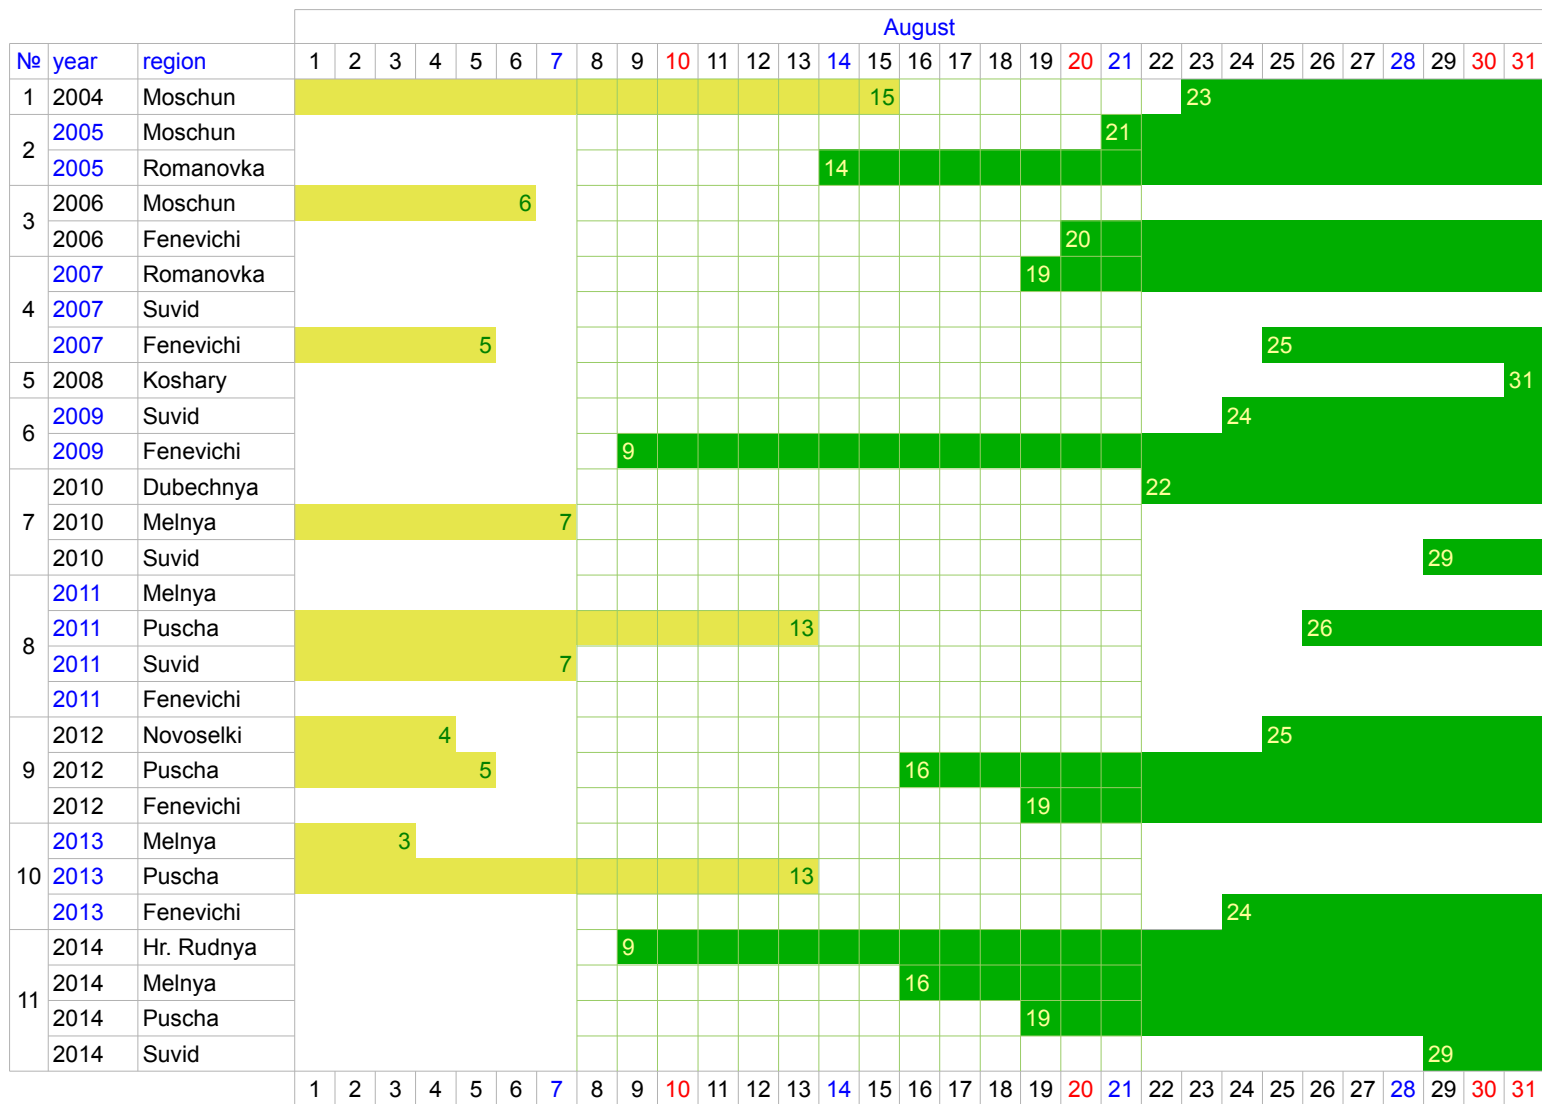

Short-toed Eagle (*Circaetus gallicus*) in Northern Ukraine. Dates of Nest Leaving

Juvenile is observed at the nest

Juvenile is observed out the nest

Period of nest leaving: 2nd and 3rd weeks of August in average